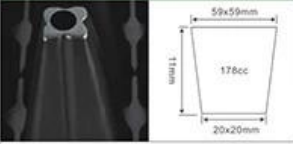

### **XT Series Seed Trays**

---

- Generally used for tree seedling cultivation
- Large and deeper than the conventional hole seed tray, the hole body is trapezoidal
- Can also be used for the cultivation of large seedling plants
- Made from PS material, No-toxic and environment friendly
- Modified with special formula, strong flexibility and durability
- 0.7~1.5mm thickness are available
- Copy samples or make molds according to drawings are both available

### **XT Series Seed Trays List**

---

Include 32 50 72 128 cells seed trays

**XTB32**

Item: Cell Tray	Capacity: 178cc/cell
Cell No.: 4×8	Cells/sqm: 322
Size: 540×280mm	Bottom Dia.: 12mm
Height: 110mm	Material: PS

**XTB50**

Item: Cell Tray	Capacity: 100cc/cell
Cell No.: 5×10	Cells/sqm: 330
Size: 540×280mm	Bottom Dia.: 10mm
Height: 90mm	Material: PS

**XT50**

Item: Cell Tray	Capacity: 60cc/cell
Cell No.: 5×10	Cells/sqm: 330
Size: 540×280mm	Bottom Dia.: 8mm
Height: 55mm	Material: PS

**XT72**

Item: Cell Tray	Capacity: 45cc/cell
Cell No.: 6×12	Cells/sqm: 475
Size: 540×280mm	Bottom Dia.: 8mm
Height: 55mm	Material: PS

**XT128**

Item: Cell Tray	Capacity: 23cc/cell
Cell No.: 8×16	Cells/sqm: 845
Size: 540×280mm	Bottom Dia.: 8mm
Height: 48mm	Material: PS