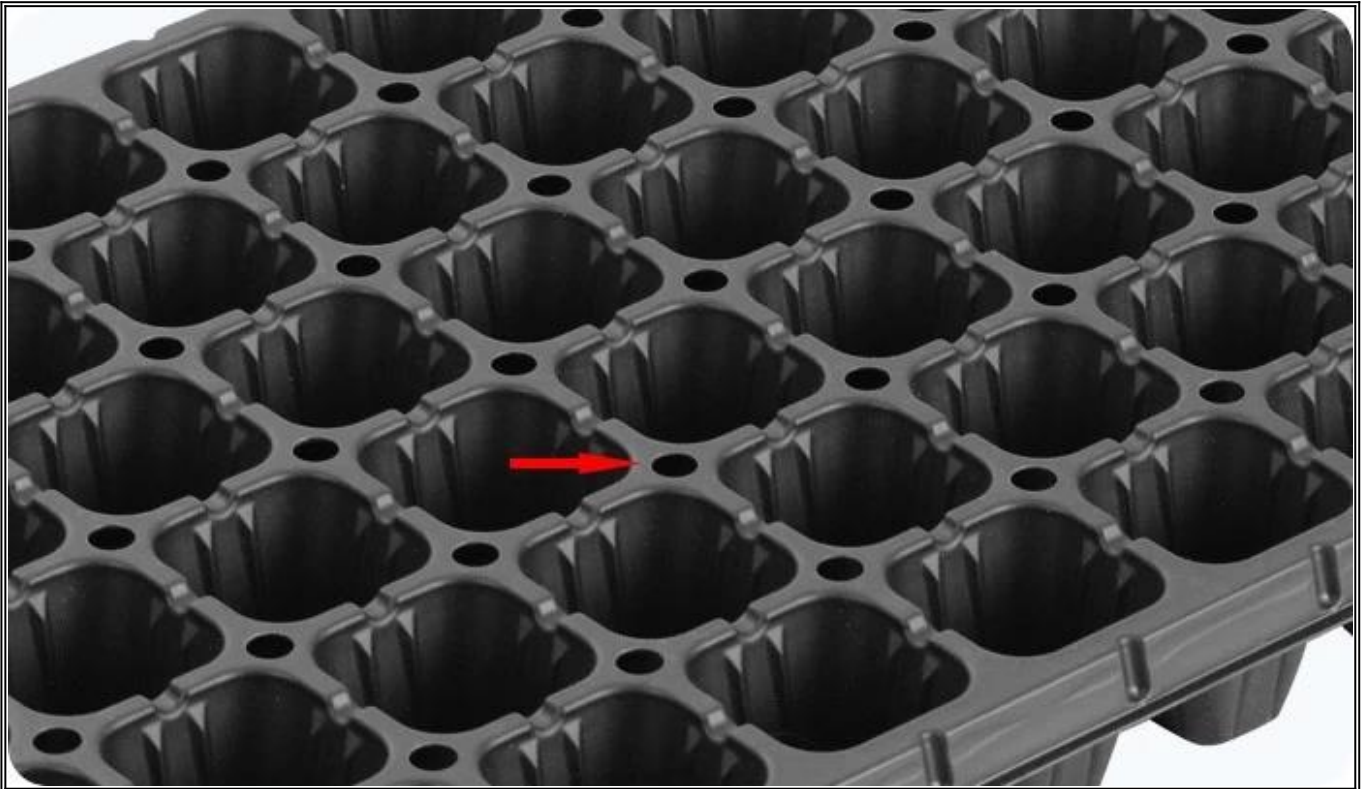

### **XT Series Seed Trays**

---

- Generally used for tree seedling cultivation
- Large and deeper than the conventional hole seed tray, the hole body is trapezoidal
- Can also be used for the cultivation of large seedling plants
- Made from PS material, No-toxic and environment friendly
- Modified with special formula, strong flexibility and durability
- 0.7~1.5mm thickness are available
- Copy samples or make molds according to drawings are both available

**XTB50**

Item: Cell Tray	Capacity: 100cc/cell
Cell No.: 5×10	Cells/sqm: 330
Size: 540×280mm	Bottom Dia.: 10mm
Height: 90mm	Material: PS

**XT50**

Item: Cell Tray	Capacity: 60cc/cell
Cell No.: 5×10	Cells/sqm: 330
Size: 540×280mm	Bottom Dia.: 8mm
Height: 55mm	Material: PS

**Yuyi Seed Trays Features**

**Air Holes** - Air circulation up and down the cell tray keeps leaves dry and prevents disease

**Root Guide Groove** - The inner wall of the hole is conducive to the vertical growth of plant roots and prevents root entanglement

**Overflow Groove** - Keep the water balance in each cell and the plant grows neatly

**Cell Bottom Design** - The design of small grooves or bumps at the bottom can make the cell tray seep water quickly