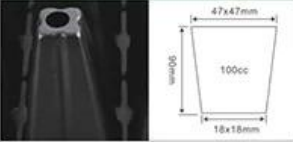

### **XT Series Seed Trays**

---

- Generally used for tree seedling cultivation
- Large and deeper than the conventional hole seed tray, the hole body is trapezoidal
- Can also be used for the cultivation of large seedling plants
- Made from PS material, No-toxic and environment friendly
- Modified with special formula, strong flexibility and durability
- 0.7~1.5mm thickness are available
- Copy samples or make molds according to drawings are both available

### **XT Series Seed Trays List**

---

Include 32 50 72 128 cells seed trays

**XTB32**

Item: Cell Tray	Capacity: 178cc/cell
Cell No.: 4×8	Cells/sqm: 322
Size: 540×280mm	Bottom Dia.: 12mm
Height: 110mm	Material: PS

**XTB50**

Item: Cell Tray	Capacity: 100cc/cell
Cell No.: 5×10	Cells/sqm: 330
Size: 540×280mm	Bottom Dia.: 10mm
Height: 90mm	Material: PS

**XT50**

Item: Cell Tray	Capacity: 60cc/cell
Cell No.: 5×10	Cells/sqm: 330
Size: 540×280mm	Bottom Dia.: 8mm
Height: 55mm	Material: PS

**XT72**

Item: Cell Tray	Capacity: 45cc/cell
Cell No.: 6×12	Cells/sqm: 475
Size: 540×280mm	Bottom Dia.: 8mm
Height: 55mm	Material: PS

**XT128**

Item: Cell Tray	Capacity: 23cc/cell
Cell No.: 8×16	Cells/sqm: 845
Size: 540×280mm	Bottom Dia.: 8mm
Height: 48mm	Material: PS