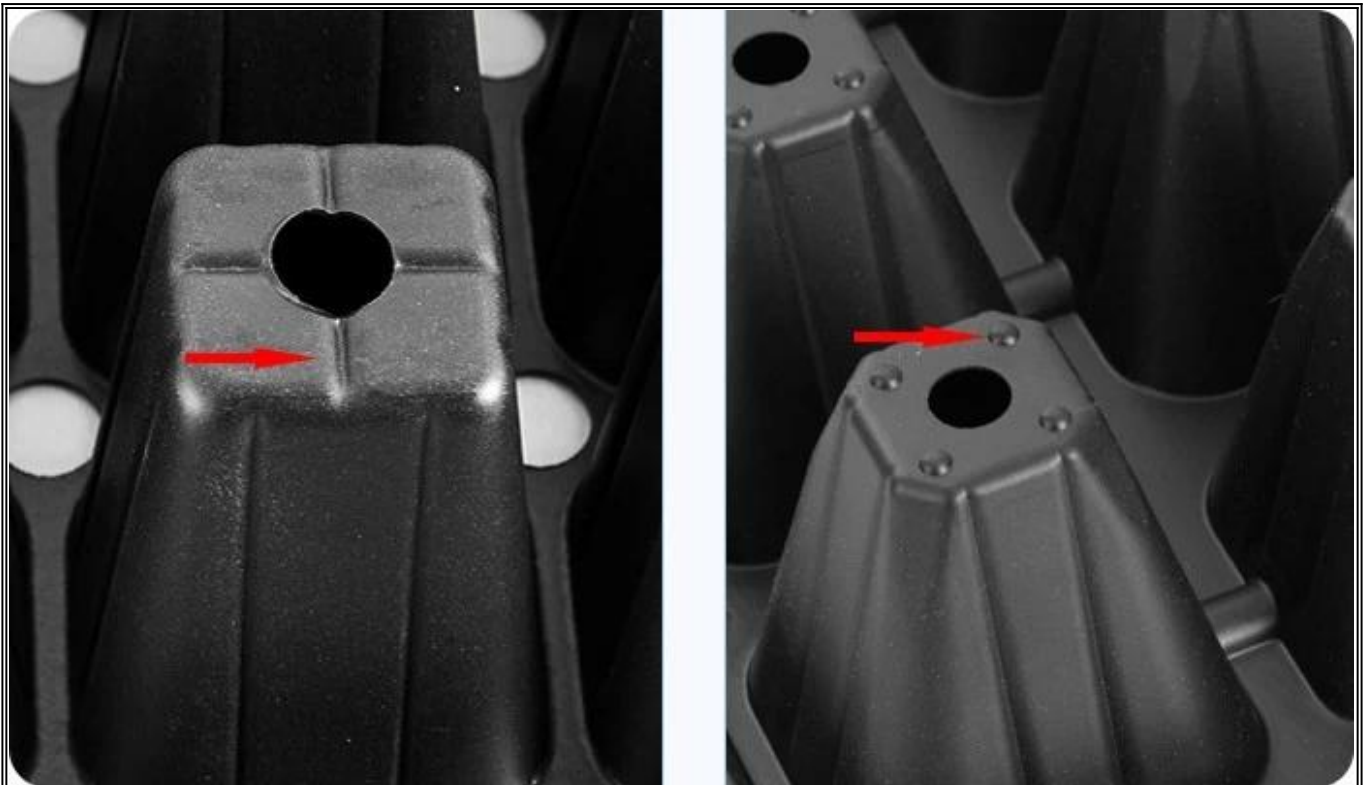

**Yuyi Seed Trays Features**

**Air Holes** - Air circulation up and down the cell tray keeps leaves dry and prevents disease

**Root Guide Groove** - The inner wall of the hole is conducive to the vertical growth of plant roots and prevents root entanglement

**Overflow Groove** - Keep the water balance in each cell and the plant grows neatly

**Cell Bottom Design** - The design of small grooves or bumps at the bottom can make the cell tray seep water quickly