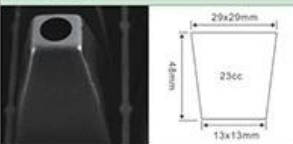

### **XT Series Seed Trays List**

---

Include 32 50 72 128 cells seed trays

**XTB32**

Item: Cell Tray	Capacity: 178cc/cell
Cell No.: 4×8	Cells/sqm: 322
Size: 540×280mm	Bottom Dia.: 12mm
Height: 110mm	Material: PS

**XTB50**

Item: Cell Tray	Capacity: 100cc/cell
Cell No.: 5×10	Cells/sqm: 330
Size: 540×280mm	Bottom Dia.: 10mm
Height: 90mm	Material: PS

**XT50**

Item: Cell Tray	Capacity: 60cc/cell
Cell No.: 5×10	Cells/sqm: 330
Size: 540×280mm	Bottom Dia.: 8mm
Height: 55mm	Material: PS

**XT72**

Item: Cell Tray	Capacity: 45cc/cell
Cell No.: 6×12	Cells/sqm: 475
Size: 540×280mm	Bottom Dia.: 8mm
Height: 55mm	Material: PS

**XT128**

Item: Cell Tray	Capacity: 23cc/cell
Cell No.: 8×16	Cells/sqm: 845
Size: 540×280mm	Bottom Dia.: 8mm
Height: 48mm	Material: PS

**Yuyi Seed Trays Features**

**Air Holes** - Air circulation up and down the cell tray keeps leaves dry and prevents disease

**Root Guide Groove** - The inner wall of the hole is conducive to the vertical growth of plant roots and prevents root entanglement